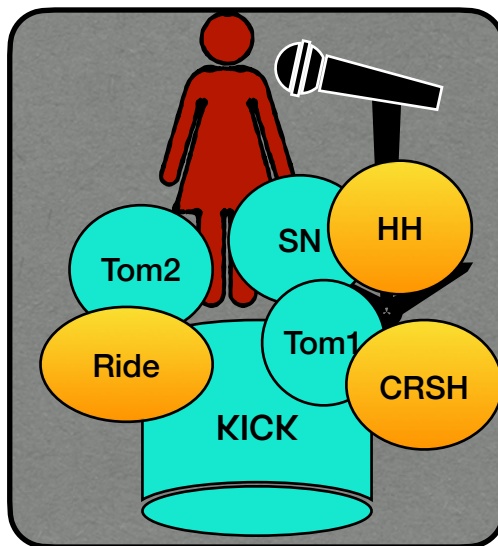

THE WARMAN TRIO

RICK (Father)

- Vocal - SM58
 - 3 Guitars - (2 Electric, 1 Acoustic)
 - Pedal Board - Guitar EFX, Vocal Processor, Tuner,
 - Guitar Amp - Sennheiser e609 mic
- NEED: 2 XLR Channel & 2 Power Outlets**

JESSICA (Daughter)

- Vocal - SM58
 - 4 Piece STAND UP Drum Kit
 - 5 Drum Mics - 4xSM56, 1xSM57
- NEED: 5 XLR Inputs & 2 Power Outlets**

Drums In-Line

NEED:

- 10 XLR Channel Inputs
- 3 XLR/1/4" IEM Outputs

PRESLEY (Daughter)

- Vocal - SM58
 - Backline/Channel for Band ONLY - SM57
 - Upright Bass - Wireless Pickup
 - Pedal Board - Vocal Processor, Tuner, EQ, DI
- NEED: 3 XLR Inputs & 1 Power Outlet**

-----FOH-----

IEM's
3 Transmitters